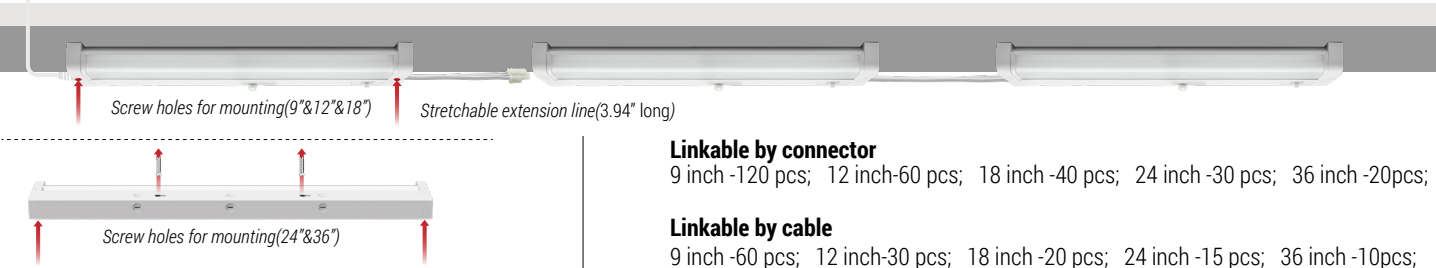

LISTING

ETL Listed. Title24. FCC.

directional lighting or hidden backlight.

10%-100% dimming, with PIR sensor function, can save electricity cost.

The fixture is plug-in mounted. 2 or more lights can be linked together or installed separately. All necessary accessories are included.

Linkable by connector

9 inch -120 pcs; 12 inch-60 pcs; 18 inch -40 pcs; 24 inch -30 pcs; 36 inch -20pcs;

Linkable by cable

9 inch -60 pcs; 12 inch-30 pcs; 18 inch -20 pcs; 24 inch -15 pcs; 36 inch -10pcs;