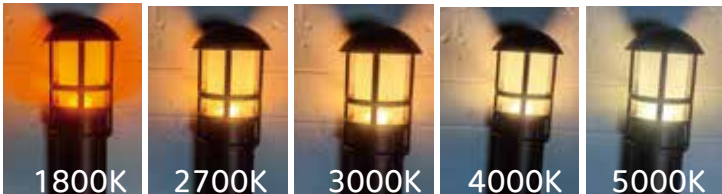

C-FOX-GL39

High Feature

- Die-cast Aluminum Housing
- Epoxy powder paint Bronze(ORB)finish
- ETL listed
- General light pole components
- There is a memory function that remembers the last selected value when powered on
- Power is on, no extinguishment mode
- Easy installation
- Long lifespan
- Save energy

Optical/Electrical Data

Model No	C-FOX-GL39
Wattage	3W
Voltage	12-24V AC/DC
LED Type	SMD2835
Lumens	110lm
Color Temp	5CCT
CRI	>80Ra
Lifespan	50.000hrs
Working temp	-4°F-104°F
Beam Angle	350°
Body Material	Aluminum
Lens Material	PC
Wet Location	IP65

Dimensions

Installation Instruction

CCT Control Button
5 color temperature selectable: 1800K, 2700K, 3000K, 4000K & 5000K

Wiring with wire nuts

Note: For consistent brightness, keep the first fixture at least 10ft (3 meters) away from the transformer (not included).