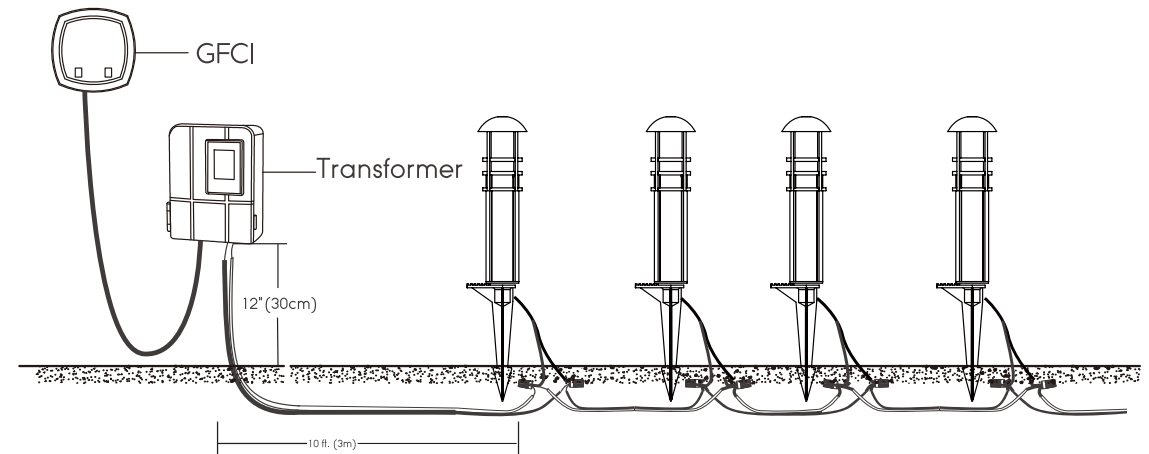

Optical/Electrical Data

Model No	C-FOX-GL39
Wattage	3W
Voltage	12-24V AC/DC
LED Type	SMD2835
Lumens	110lm
Color Temp	5CCT
CRI	>80Ra
Lifespan	50.000hrs
Working temp	-4°F-104°F
Beam Angle	350°
Body Material	Aluminum
Lens Material	PC
Wet Location	IP65

Dimensions

Installation Instruction

CCT Control Button
5 color temperature selectable: 1800K, 2700K, 3000K, 4000K & 5000K

Wiring with wire nuts

Note: For consistent brightness, keep the first fixture at least 10ft (3 meters) away from the transformer (not included).