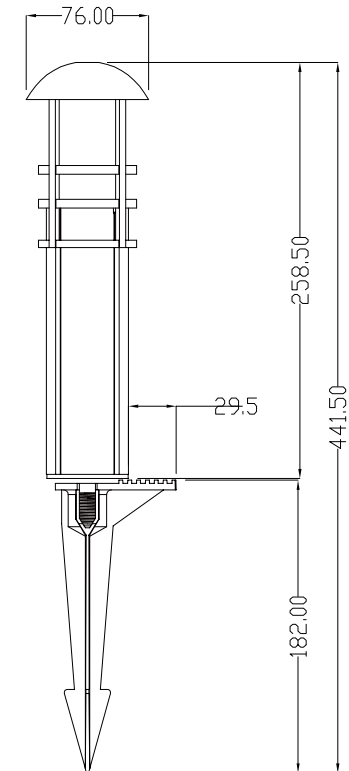

C-FOX-GL39

High Feature

- Die-cast Aluminum Housing
- Epoxy powder paint Bronze(ORB)finish
- ETL listed
- General light pole components
- There is a memory function that remembers the last selected value when powered on
- Power is on, no extinguishment mode
- Easy installation
- Long lifespan
- Save energy

Optical/Electrical Data

Model No	C-FOX-GL39
Wattage	3W
Voltage	12-24V AC/DC
LED Type	SMD2835
Lumens	110lm
Color Temp	5CCT
CRI	>80Ra
Lifespan	50.000hrs
Working temp	-4°F-104°F
Beam Angle	350°
Body Material	Aluminum
Lens Material	PC
Wet Location	IP65

Dimensions

Installation Instruction

CCT Control Button
5 color temperature selectable: 1800K, 2700K, 3000K, 4000K & 5000K

Wiring with wire nuts

Note: For consistent brightness, keep the first fixture at least 10ft (3 meters) away from the transformer (not included).

Packing info

Modes Of Packing	Inner Box Size	Carton Size
6PK	305*187*310mm	394*320*325mm(6*2Sets)

Garden/Courtyard/Pathway/Firepalce/Planter