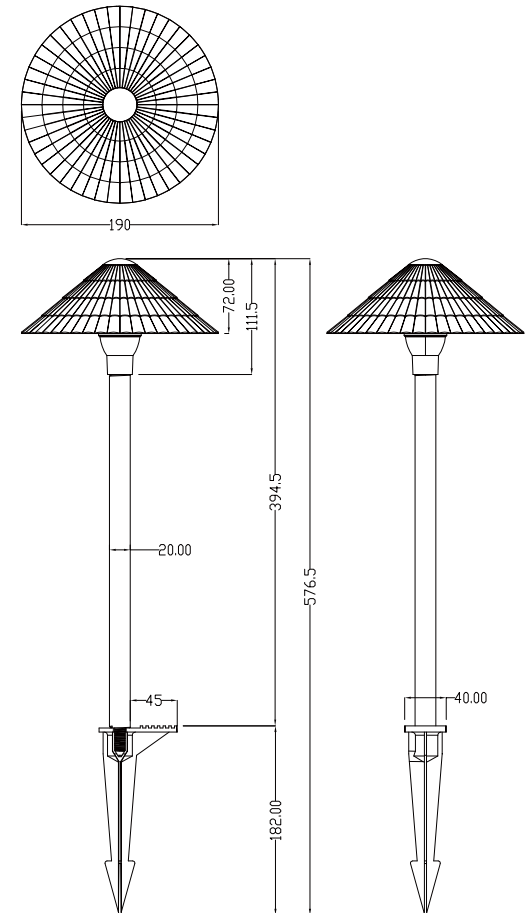

LED Pathway Light

C-FOX-GL36

High Feature

- Die-cast Aluminum Housing
- Epoxy powder paint BLACK/ORB finish
- ETL listed
- General light pole components
- Unique color temperature regulation mode
- Easy installation
- Long lifespan
- Save energy

Optical/Electrical Data

Model No	C-FOX-GL36
Wattage	3W
Voltage	12-24/AC/DC
LED Type	SMD2835
Lumens	120LM
Color Temp	5CCT
CRI	>90Ra
Lifespan	30.000hrs
Working temp	-4°F-104°F
Beam Angle	120°
Body Material	Aluminum
Lens Material	PC
Wet Location	IP65

Dimensions

DMC

LED LIGHTING

📍 3542 Meeker Ave, El Monte, CA 91731

Modes Of Packing	Inner Box Size	Carton Size
4PK	350*185*300mm	575*365*315mm(4*3Sets)