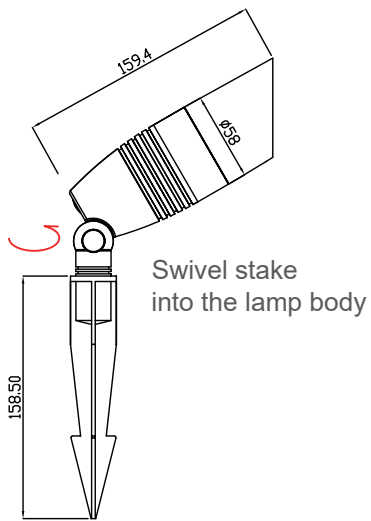

LED Spotlight

C-FOX-GL022

High Feature

- Die-cast Aluminum
- Lighting body 180° adjustable
- 3cct/5cct optional
- Tempered glass lens.....
- Black/ ORB finish available
- IP Rating: IP65 wet location
- Easy Installation
- Save energy
- ETL listed

Optical/Electrical Data

Model No	C-FOX-GL22
Wattage	7W
Voltage	12-24V AC/DC
LED Type	COB
Lumens	500-600LM
Color Temp	3CCT/5CCT Selected
CRI	>80Ra
Lifespan	50.000hrs
Working temp	-4°F-104°F
Beam Angle	15°/24°/30°/36°
Body Material	Die-Cast Aluminum
Wet Location	IP65

Dimmensions

Installation

Fig.1

Fig.2

Modes Of Packing	Inner Box Size	Carton Size
6PK	295*190*188mm	400*310*395mm(6*4Sets)

Garden/Courtyard/Pathway/Firepalce/Planter/Deck