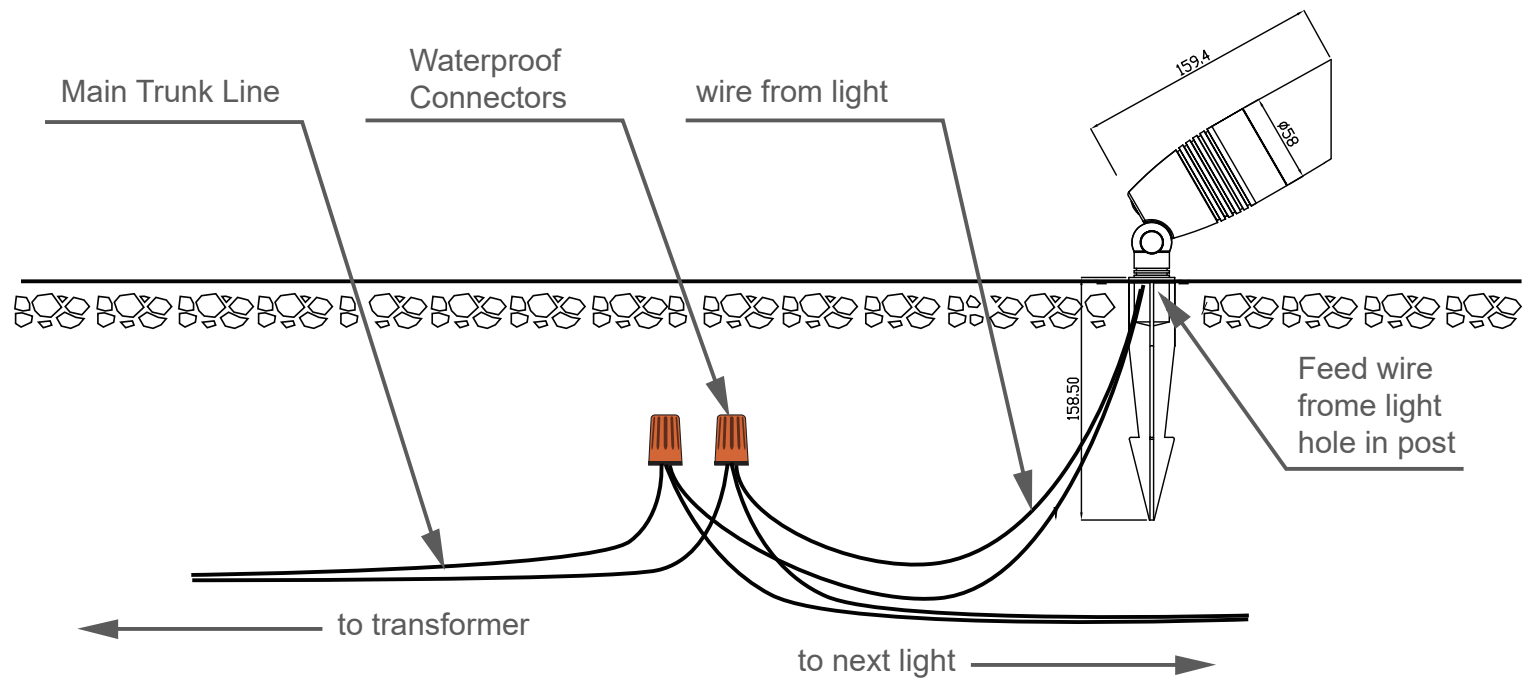

Installation

Fig.1

Fig.2