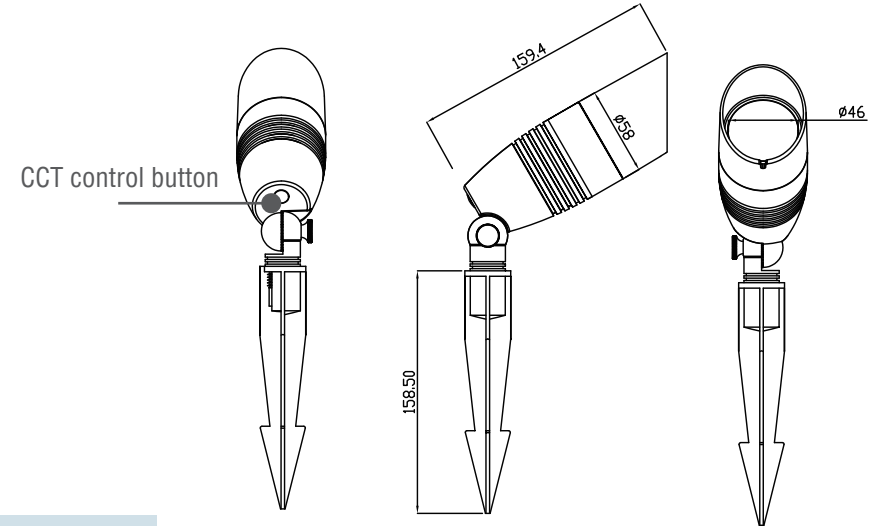

LED Spotlight

C-FOX-GL022

High Feature

- Die-cast Aluminum
- Lighting body 180° adjustable
- 3cct/5cct optional
- Tempered glass lens.....
- Black/ ORB finish available
- IP Rating: IP65 wet location
- Easy Installation
- Save energy
- ETL listed

Optical/Electrical Data

Model No	C-FOX-GL22
Wattage	7W
Voltage	12-24V AC/DC
LED Type	COB
Lumens	500-600LM
Color Temp	3CCT/5CCT Selected
CRI	>80Ra
Lifespan	50.000hrs
Working temp	-4°F-104°F
Beam Angle	15°/24°/30°/36°
Body Material	Die-Cast Aluminum
Wet Location	IP65

Dimmensions

Installation

Fig.1

Fig.2

Modes Of Packing	Inner Box Size	Carton Size
6PK	295*190*188mm	400*310*395mm(6*4Sets)

Garden/Courtyard/Pathway/Firepalce/Planter/Deck