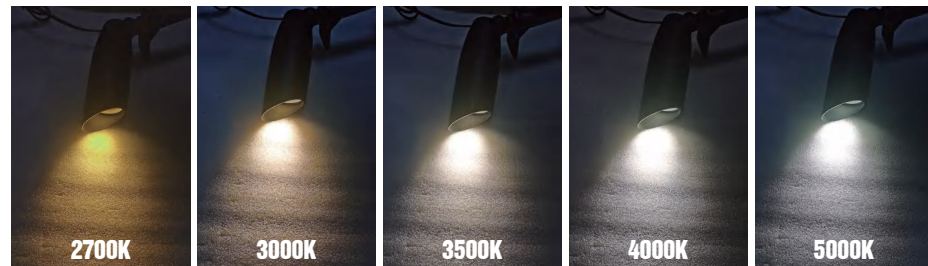

Dimmensions