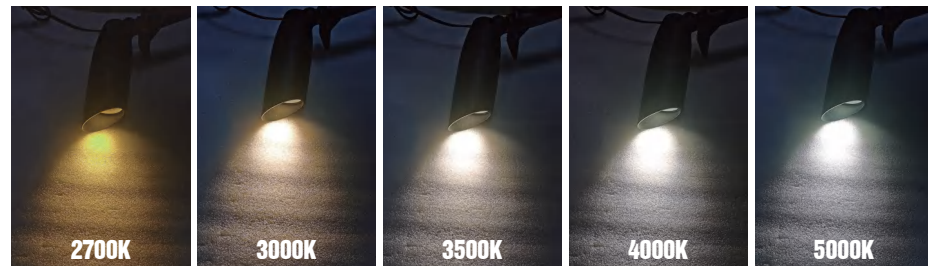

Dimmensions