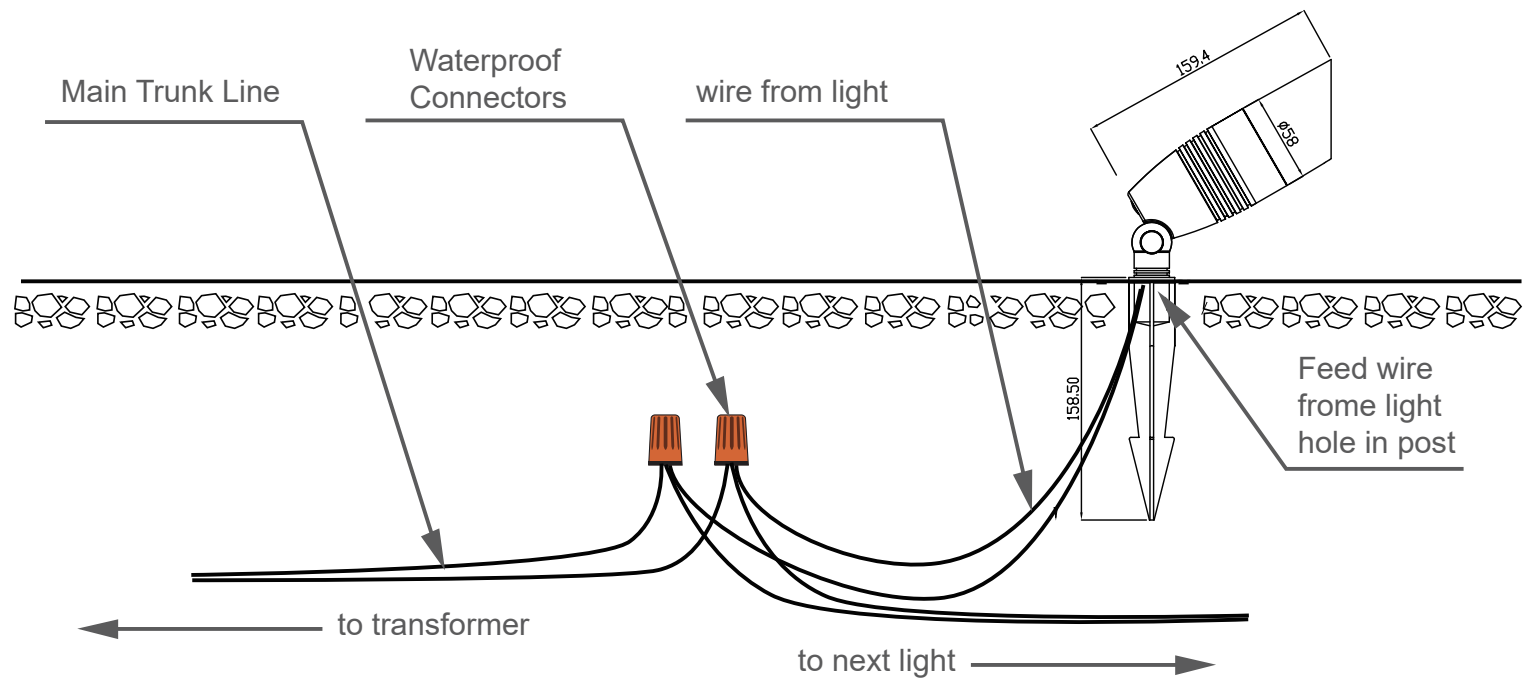

Installation

Fig.1

Fig.2