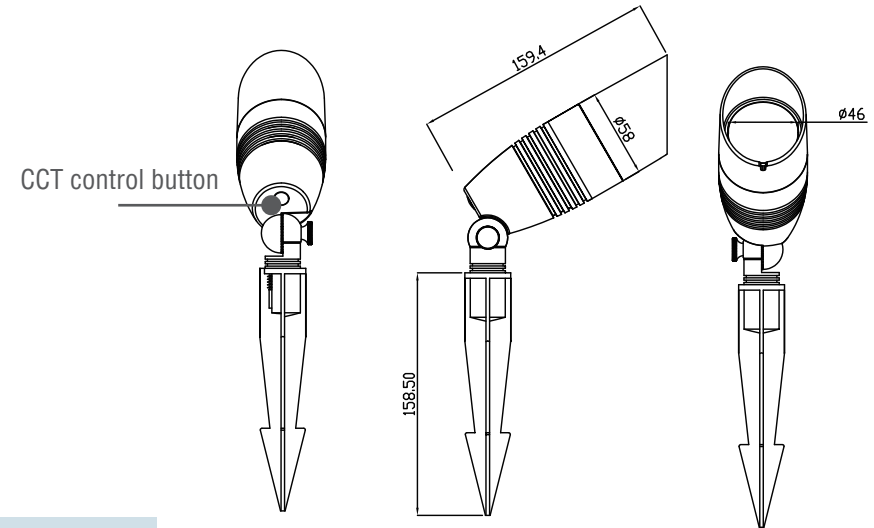

Dimmensions