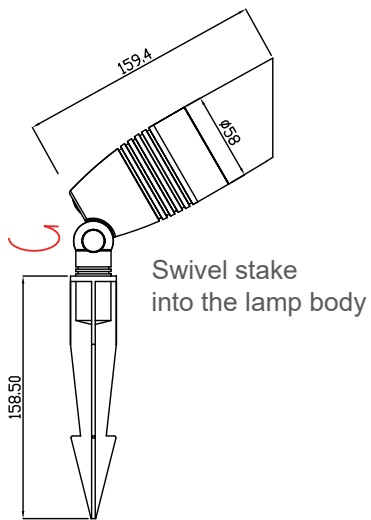

#### High Feature

- Die-cast Aluminum
- Lighting body 180° adjustable
- RGB CW
- Tempered glass lens.....
- Black/ ORB finish available
- IP Rating: IP65 wet location
- Easy Installation
- Save energy
- ETL listed

#### Optical/Electrical Data

Model No	C-FOX-GL22
Wattage	5W
Voltage	12-24V AC/DC
LED Type	COB
Lumens	500-600LM
Color Temp	GRB CW
CRI	>80Ra
Lifespan	50.000hrs
Working temp	-4°F-104°F
Beam Angle	15°/24°/30°36°
Body Material	Die-Cast Aluminum
Wet Location	IP65

#### Dimmensions

Installation

Fig.1

Fig.2

Modes Of Packing	Inner Box Size	Carton Size
6PK	295*190*188mm	400*310*395mm(6*4Sets)

Garden/Courtyard/Pathway/Firepalce/Planter/Deck