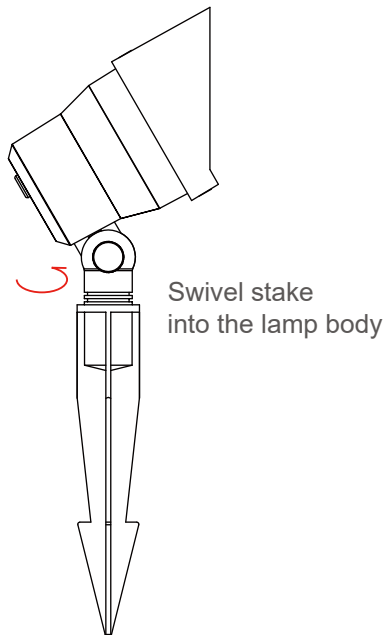

LED Spotlight

C-FOX-GL019

High Feature

- Die-cast Aluminum
- Lighting body 180° adjustable
- 5cct optional
- Tempered glass lens.....
- Black/ ORB finish available
- IP Rating: IP65 wet location
- Easy Installation
- Save energy
- ETL listed

Optical/Electrical Data

Model No	C-FOX-GL19
Wattage	5W
Voltage	12-24V AC/DC
LED Type	COB
Lumens	300LM
Color Temp	5CCT Selected
CRI	>80Ra
Lifespan	50.000hrs
Working temp	-4°F-104°F
Beam Angle	45°
Body Material	Die-Cast Aluminum
Wet Location	IP65

Dimmensions

Installation

Fig.1

Fig.2

Modes Of Packing	Inner Box Size	Carton Size
6PK	285*165*235mm	400*310*490mm(6*4Sets)

Garden/Courtyard/Pathway/Firepalce/Planter/Deck