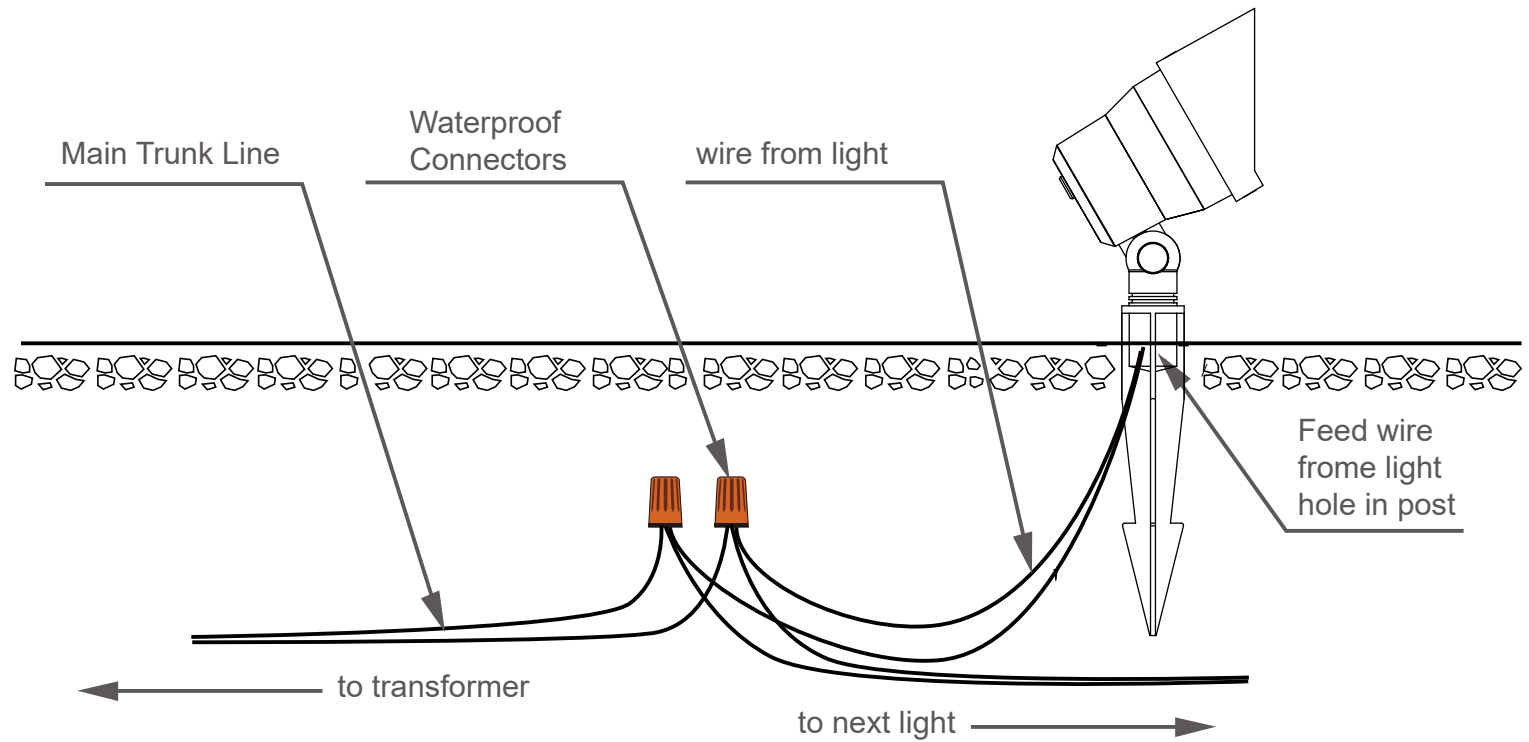

Installation

Fig.1

Fig.2