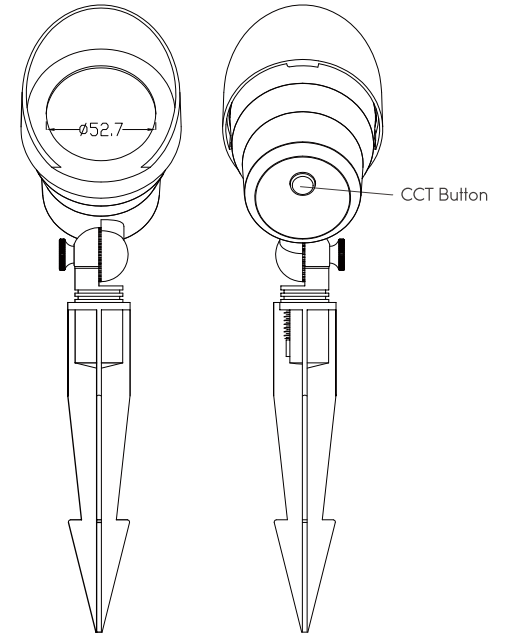

LED Spotlight

C-FOX-GL019

High Feature

- Die-cast Aluminum
- Lighting body 180° adjustable
- 5cct optional
- Tempered glass lens.....
- Black/ ORB finish available
- IP Rating: IP65 wet location
- Easy Installation
- Save energy
- ETL listed

Optical/Electrical Data

Model No	C-FOX-GL19
Wattage	5W
Voltage	12-24V AC/DC
LED Type	COB
Lumens	300LM
Color Temp	5CCT Selected
CRI	>80Ra
Lifespan	50.000hrs
Working temp	-4°F-104°F
Beam Angle	45°
Body Material	Die-Cast Aluminum
Wet Location	IP65

Dimmensions

Installation

Fig.1

Fig.2

Modes Of Packing	Inner Box Size	Carton Size
6PK	285*165*235mm	400*310*490mm(6*4Sets)

Garden/Courtyard/Pathway/Firepalce/Planter/Deck